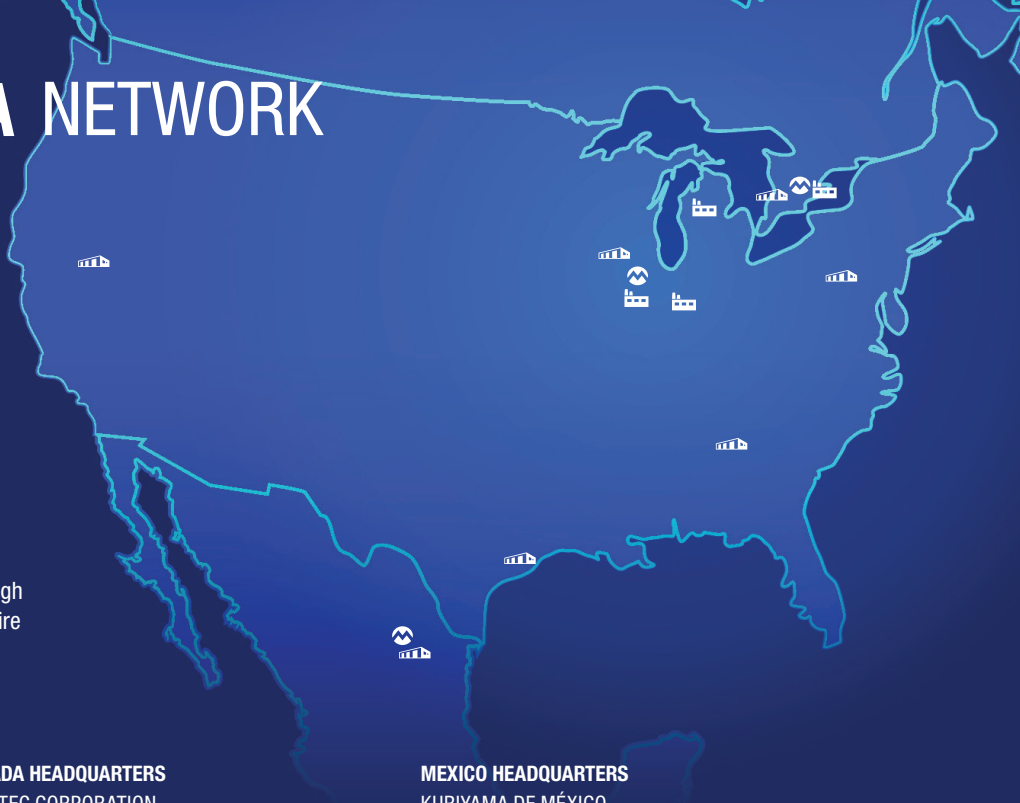

THE KURIYAMA NETWORK

Kuriyama's North American Operations comprise an integrated network of manufacturing and distribution facilities strategically located across the continent. This footprint supports a wide range of industrial and hydraulic hose and couplings products, and the capability to engineer custom solutions for demanding applications.

The Kuriyama Distribution Network serves the United States through five primary distribution centers totaling more than 700,000 square feet, including a state-of-the-art 329,000 square foot Central Distribution Center in Huntley, Illinois.

Our Manufacturing Network includes seven North American manufacturing and compounding facilities, producing thermoplastic industrial hose, hydraulic hose, high pressure spray hose, metal hose assemblies, NFPA 1961 fire hose and engineered tubing.

CORPORATE HEADQUARTERS

NORTH AMERICAN HEADQUARTERS

150 N Martingale Road, Suite 900
Schaumburg, IL 60173
☎ (847) 755-0360
🌐 kuriyama.com
✉ customerservice@kuriyama.com

CANADA HEADQUARTERS

KURI TEC CORPORATION
140 Roy Boulevard
Brantford, ON, Canada N3R 7K2
☎ (519) 753-6717
🌐 Kuritec.com
✉ sales@kuritec.com

MEXICO HEADQUARTERS

KURIYAMA DE MÉXICO
Av. José Palomo Martínez # 520-20
Parque Industrial Omolap
Apodaca, N.L. 66633, México
☎ +52 811 086 1870
🌐 Kuriyama.com.mx
✉ servicioalcliente@kuriyama.com

MANUFACTURING, COMPOUNDING & PRODUCTION

TIGERFLEX CORPORATION

1551 Pratt Blvd
Elk Grove Village, IL 60007
☎ (847) 640-8366

KURIYAMA CANADA MFG.

140 Roy Boulevard
Brantford, ON, Canada N3R 7K2
☎ (519) 753-6717
✉ sales@kuritec.com

ACCUFLEX INDUSTRIAL MFG.

760 Imperial Rd N
Guelph, ON, N1K 1Z3, Canada
☎ (519) 836-5460

KURITEC MANUFACTURING & KURIYAMA FIRE MFG.

2600 E. U.S. Highway 41
Attica, IN 47918
☎ (765) 764-6000
🏠 (765) 764-6001

HOSE TEC MANUFACTURING

2520 E. U.S. Highway 41
Attica, IN 47918
☎ (765) 762-5501 OR
☎ (800) 878-5501
🏠 (765) 762-5502 OR
🏠 (800) 879-8232

PIRANHA HOSE PRODUCTS

2500 Raymond Weigel St.
Cadillac, MI 49601
☎ (800) 250-5132 OR
☎ (231) 779-4390
🏠 (231) 779-4399

DISTRIBUTION CENTERS AND WAREHOUSES

USA CENTRAL DISTRIBUTION CENTER – HUNTLEY

14200 Commerce Court
Huntley, IL 60142
☎ (847) 755-0360

WEST COAST WAREHOUSE – RENO

12910 Old Virginia Road,
Suite 100
Reno, NV 89521
☎ (847) 755-0360

SOUTHWEST WAREHOUSE – HOUSTON

200 Portwall Street, Suite 100
Houston, TX 77029
☎ (847) 755-0360

NORTHEAST WAREHOUSE – CARLISLE

1600 Distribution Drive,
Building B
Carlisle, PA 17013
☎ (847) 755-0360

SOUTHEAST WAREHOUSE – ACWORTH

FORTNEY SALES CO., INC.
4221 Cantrell Road NW
Acworth, GA 30101
☎ (770) 427-6528
🏠 (770) 423-9249 OR
🏠 (800) 423-9249

CANADA CENTRAL DISTRIBUTION CENTER

KURI TEC CORPORATION
575 Jack Ross Ave.
Woodstock, ON N4V 1B6
☎ (519) 753-6717

MEXICO CENTRAL DISTRIBUTION CENTER

KURIYAMA DE MÉXICO
Av. José Palomo Martínez # 520-20
Parque Industrial Omolap
Apodaca, N.L. 66633, México
☎ +52 811 086 1870
✉ servicioalcliente@kuriyama.com